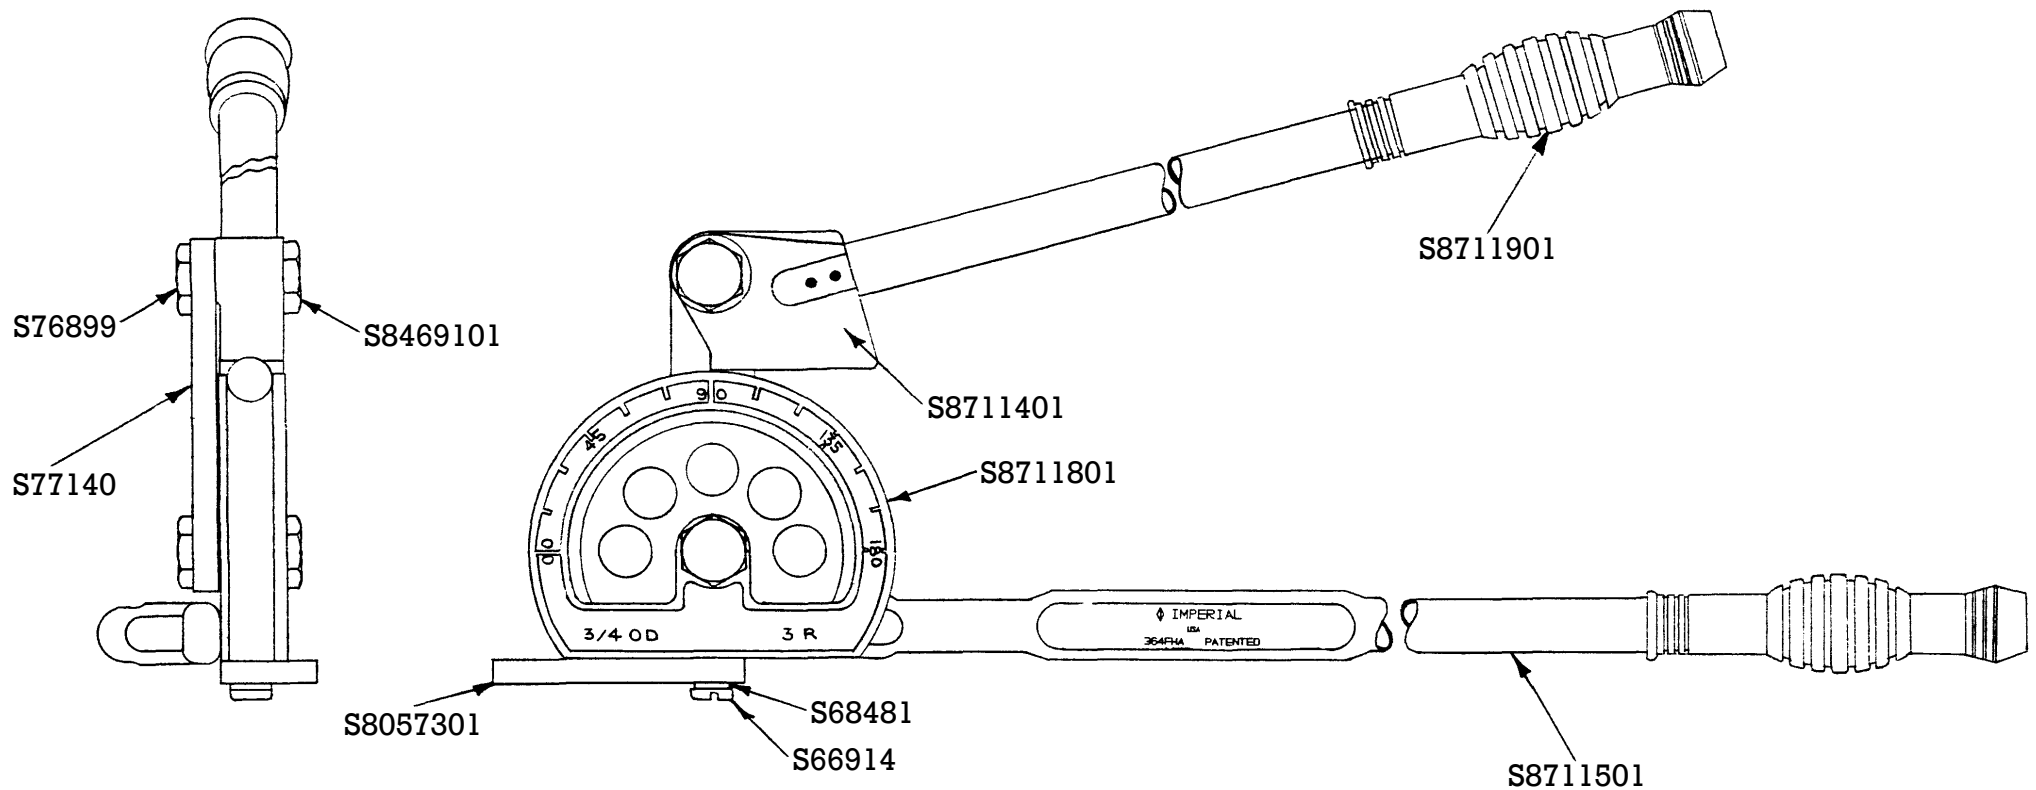

364-FHA-12 3/4" Lever Type Tube Bender

Replacement Parts List

Parts List for 364-FHA-12 Tube Bender

- S8711901 - Grip (2 Required)
- S8711501 - Handle
- S8057301 - Hook
- S66914 - Hook Screw
- S8711401 - Lever Assembly
- S77140 - Link
- S76899 - Screw (2 Required)
- S8469101 - Stud (2 Required)
- S68481 - Washer
- S8711801 - Wheel